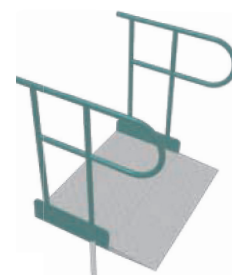

Rapid Ramp Kits

Trombone Kit Ends

A range of termination kits ensure a non-snag end to any ramp and are available with corresponding toe plates to suit our ramp sections. Available in three lengths of 300, 800 and 1100mm.

Trombone End Kit – 300mm long

TEK3(9)	RR Bolt on TEK Descending 900 (Green)
TEK3(10)	RR Bolt on TEK Descending 1000 (Green)
TEK3(12)	RR Bolt on TEK Descending 1200 (Green)
TEK3(15)	RR Bolt on TEK Descending 1500 (Green)
RTEK3(9)	RR Bolt on TEK Ascending 900 (Green)
RTEK3(10)	RR Bolt on TEK Ascending 1000 (Green)
RTEK3(12)	RR Bolt on TEK Ascending 1200 (Green)
RTEK3(15)	RR Bolt on TEK Ascending 1500 (Green)

Trombone End Kit – 800mm long

TEK8(9)	RR TEK Descending 900 (Green)
TEK8(10)	RR TEK Descending 1000 (Green)
TEK8(12)	RR TEK Descending 1200 (Green)
TEK8(15)	RR TEK Descending 1500 (Green)
RTEK8(9)	RR TEK Ascending 900 (Green)
RTEK8(10)	RR TEK Ascending 1000 (Green)
RTEK8(12)	RR TEK Ascending 1200 (Green)
RTEK8(15)	RR TEK Ascending 1500 (Green)

Infill panels

TEK8(9)I	RRI TEK Descending 900 (Colour)
TEK8(10)I	RRI TEK Descending 1000 (Colour)
TEK8(12)I	RRI TEK Descending 1200 (Colour)
TEK8(15)I	RRI TEK Descending 1500 (Colour)

Trombone End Kit – 1500mm long

TEK11(9)	RR TEK Ascending 900 – ext.Kerb (Green)
TEK11(10)	RR TEK Ascending 1000 – ext.Kerb (Green)
TEK11(12)	RR TEK Ascending 1200 – ext.Kerb (Green)
TEK11(15)	RR TEK Ascending 1500 – ext.Kerb (Green)