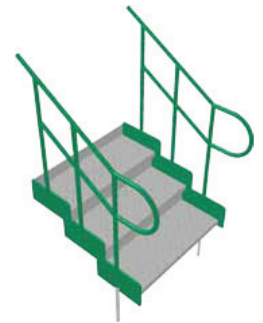

Step Units

Fully adjustable step units available in 1 to 4 step configurations with extensions available up to eight steps. Choose from 2 tread depths of 300mm and 600mm. Step units can also be fixed directly to the wall or independently of our ramp system.

SU1	RR Step Unit Kit 1 900 x 300 (Green)
SU1(WF)	RR Step Unit Kit 1 900 x 300 (Wall Fixed) (Green)
SU2	RR Step Unit Kit 2 900 x 300 (Green)
SU2(WF)	RR Step Unit Kit 2 900 x 300 (Wall Fixed) (Green)
SU3	RR Step Unit Kit 3 900 x 300 (Green)
SU3(WF)	RR Step Unit Kit 3 900 x 300 (Wall Fixed) (Green)
SU4	RR Step Unit Kit 4 900 x 300 (Green)
Infill panels	
SU1(WF)I	RR Step Unit Kit 1 900 x 300 (Wall Fixed) (Colour)
SU1I	RR Step Unit Kit 1 900 x 300 (Colour)
SU2(WF)I	RR Step Unit Kit 2 900 x 300 (Wall Fixed) (Colour)
SU2I	RR Step Unit Kit 2 900 x 300 (Colour)
SU3(WF)I	RR Step Unit Kit 3 900 x 300 (Wall Fixed) (Colour)
SU3I	RR Step Unit Kit 3 900 x 300 (Colour)
SU4(WF)I	RR Step Unit Kit 4 900 x 300 (Wall Fixed) (Colour)