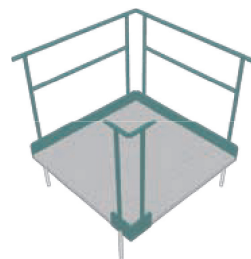

Infill panels

PTK12(10TL)I	RR Platform Turn Kit 1200 x 1200 (10TL) (Colour)
PTK12(10TR)I	RR Platform Turn Kit 1200 x 1200 (10TR) (Colour)
PTK12(12)I	RR Platform Turn Kit 1200 x 1200 (12) (Colour)
PTK1215(10TL)I	RR Platform Turn Kit 1200 x 1500 (10TL) (Colour)
PTK1215(10TR)I	RR Platform Turn Kit 1200 x 1500 (10TR) (Colour)
PTK1215(12TL)I	RR Platform Turn Kit 1200 x 1500 (12TL) (Colour)
PTK1215(12Tr)I	RR Platform Turn Kit 1200 x 1500 (10TR) (Colour)